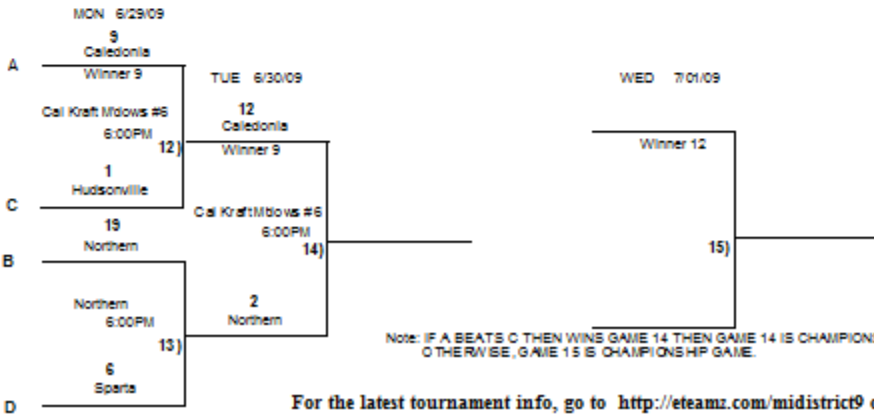

**2009 SOFTBALL
MAJOR
CLASS E**

Updated: 6/30/09 10:02PM