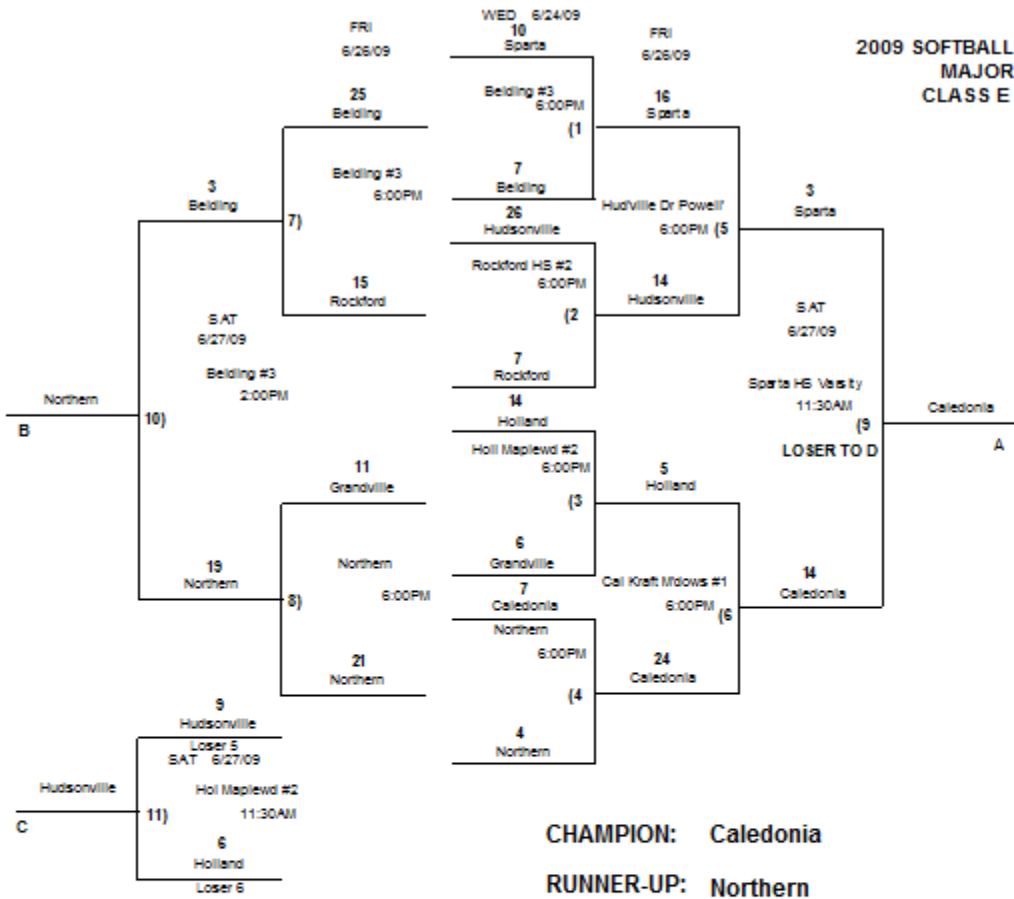

**2009 SOFTBALL
MAJOR
CLASS E**

Updated: 6/30/09 10:02PM